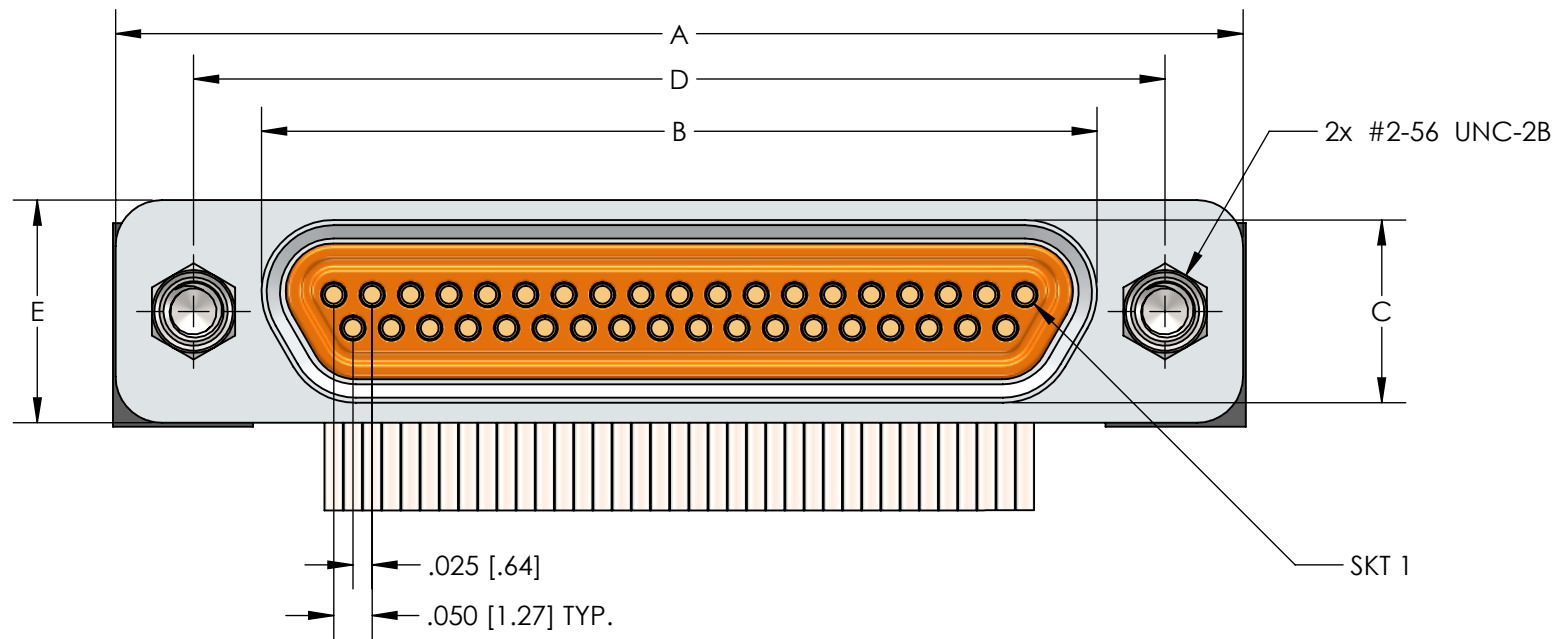

FRONT VIEW - PLUG (PINS)

FRONT VIEW - RECEPTACLE (SOCKETS)

**BOTTOM VIEW - RECEPTACLE
SIZE 9 THRU 37**

*#2-56 THREADED INSERTS AVAILABLE IN PLACE OF THRU HOLES
NOTE: SHELL MAY BE GROUNDED THROUGH CHASIS OR PC BOARD