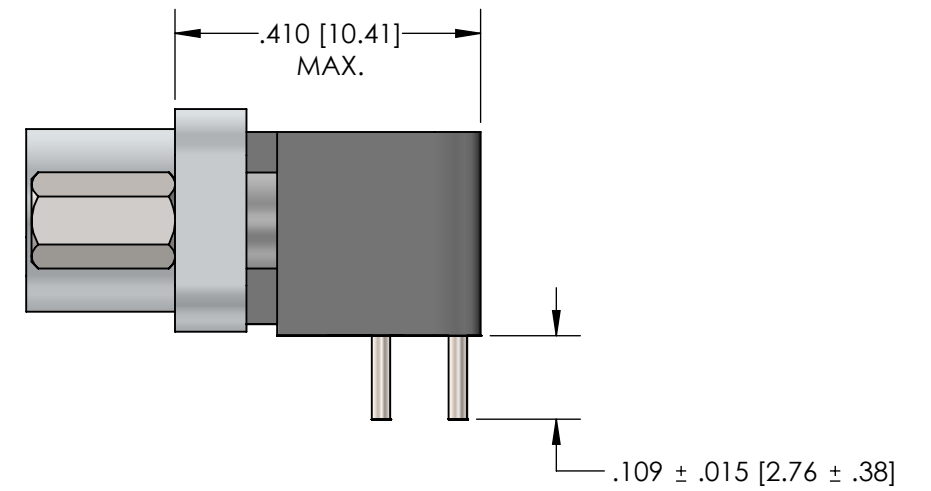

FRONT VIEW - PLUG (PINS)

FRONT VIEW - RECEPTACLE (SOCKETS)

**BOTTOM VIEW - RECEPTACLE
SIZE 9 THRU 37**

*#2-56 THREADED INSERTS AVAILABLE IN PLACE OF THRU HOLES
NOTE: SHELL MAY BE GROUNDED THROUGH CHASIS OR PC BOARD