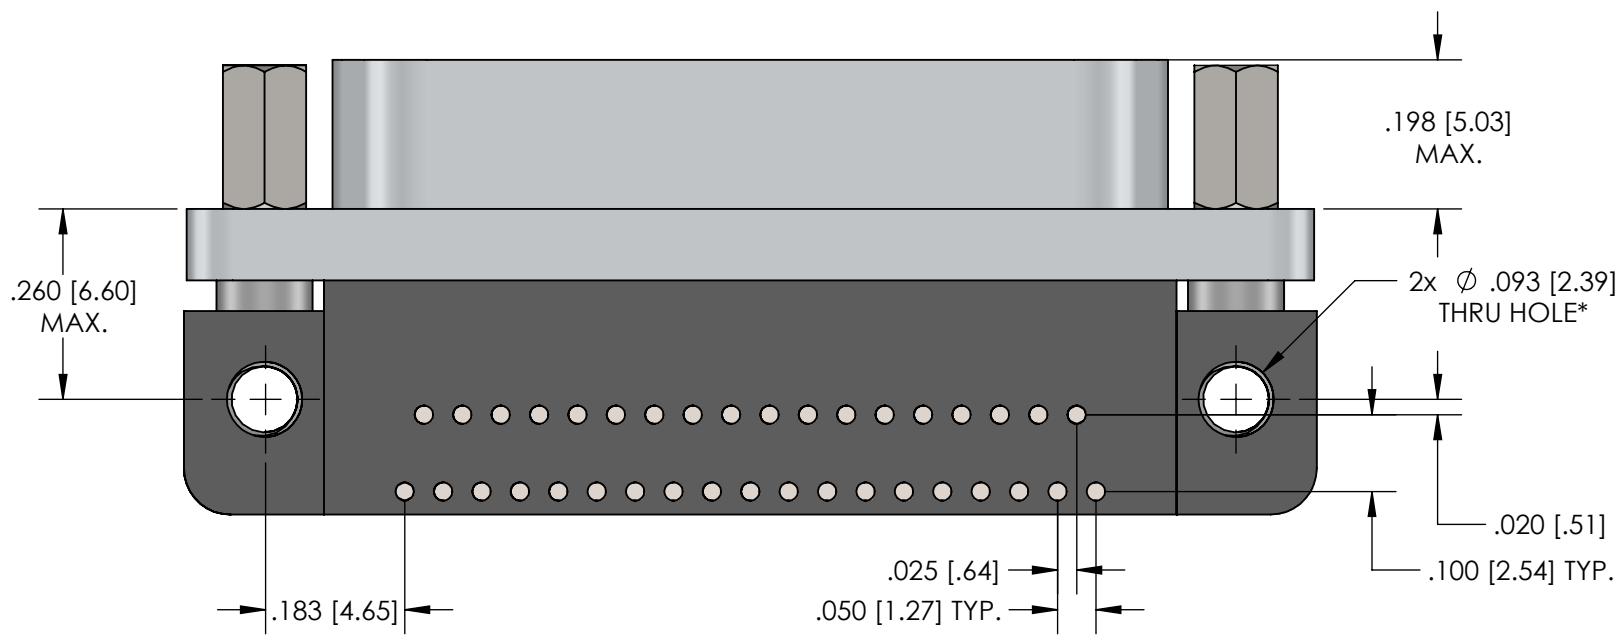

FRONT VIEW - PLUG (PINS)

FRONT VIEW - RECEPTACLE (SOCKETS)

**BOTTOM VIEW - RECEPTACLE
SIZE 9 THRU 37**

*#2-56 THREADED INSERTS AVAILABLE IN PLACE OF THRU HOLES
NOTE: SHELL MAY BE GROUNDED THROUGH CHASIS OR PC BOARD